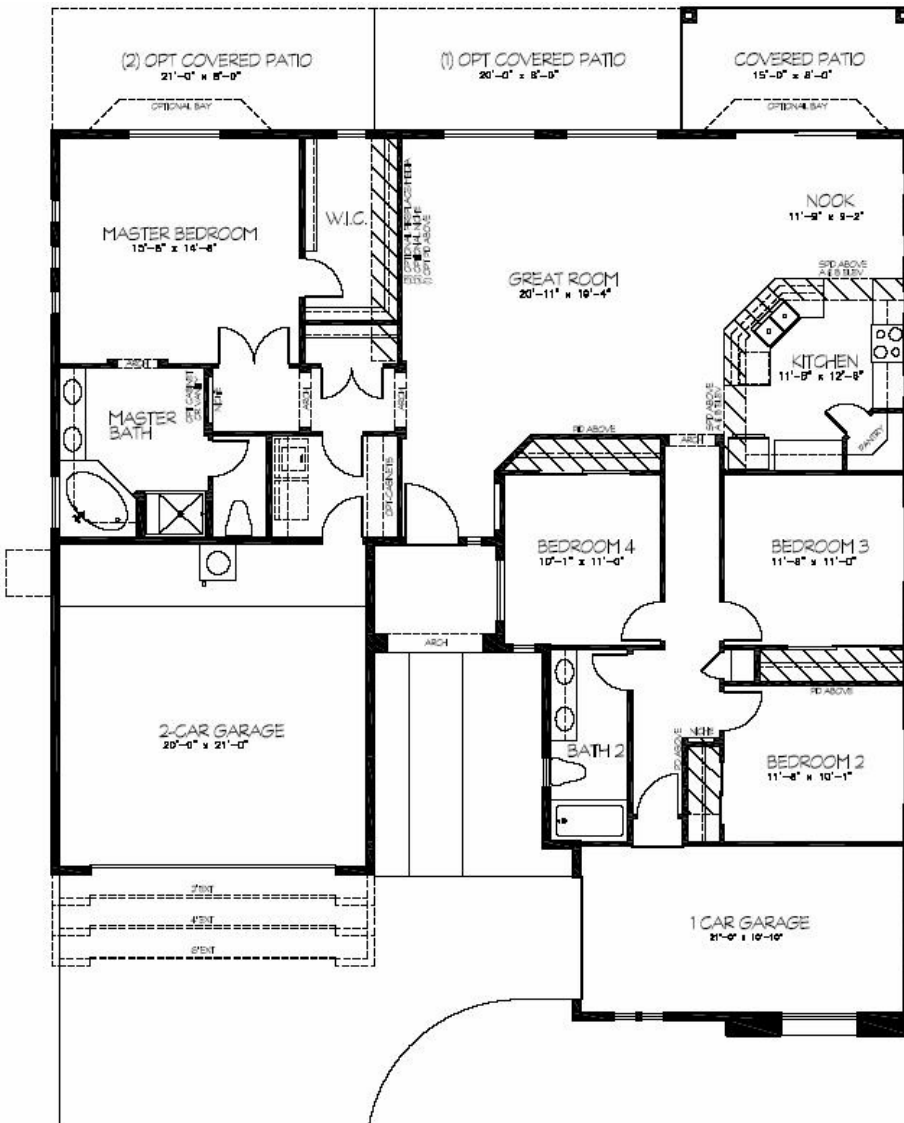

ELLSWORTH HEIGHTS

By Prime Home Builders

Plan 2000
 2000 Square Feet
 4 Bed room
 2 Bath
 3 Car Garage

Because the builder has a policy of continuous product improvement, we reserve the right to change price, design, materials, features without prior notice.
 All sizes are approximate.