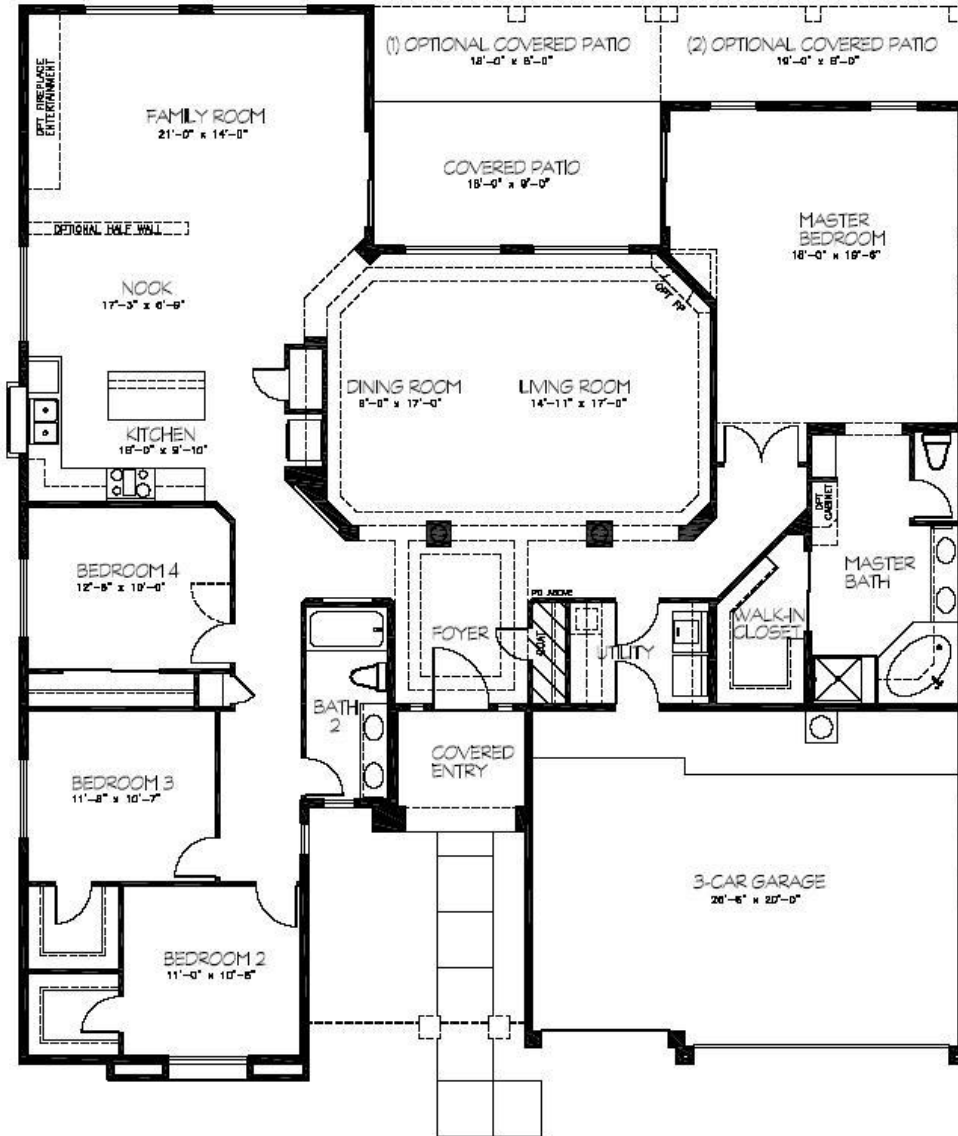

# ELLSWORTH HEIGHTS

## By Prime Home Builders

**Plan 2641**  
 2641 Square Feet  
 4 Bed room  
 2 Bath  
 3 Car Garage

Because the builder has a policy of continuous product improvement, we reserve the right to change price, design, materials, features without prior notice.  
 All sizes are approximate.