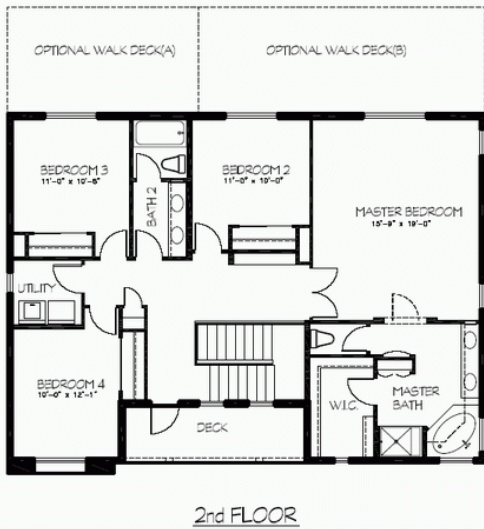

ELLSWORTH HEIGHTS

By Prime Home Builders

Plan 2899
2899 Square Feet
4 Bed room
3 Bath
3 Car Garage

Because the builder has a policy of continuous product improvement, we reserve the right to change price, design, materials, features without prior notice.
All sizes are approximate.