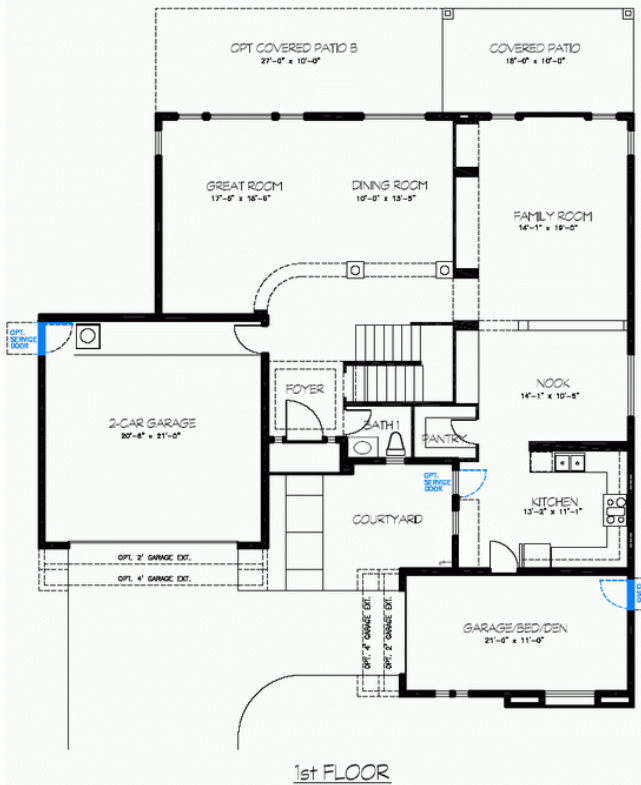

ELLSWORTH HEIGHTS

By Prime Home Builders

Plan 2899
2899 Square Feet
4 Bed room
3 Bath
3 Car Garage

Because the builder has a policy of continuous product improvement, we reserve the right to change price, design, materials, features without prior notice.
All sizes are approximate.